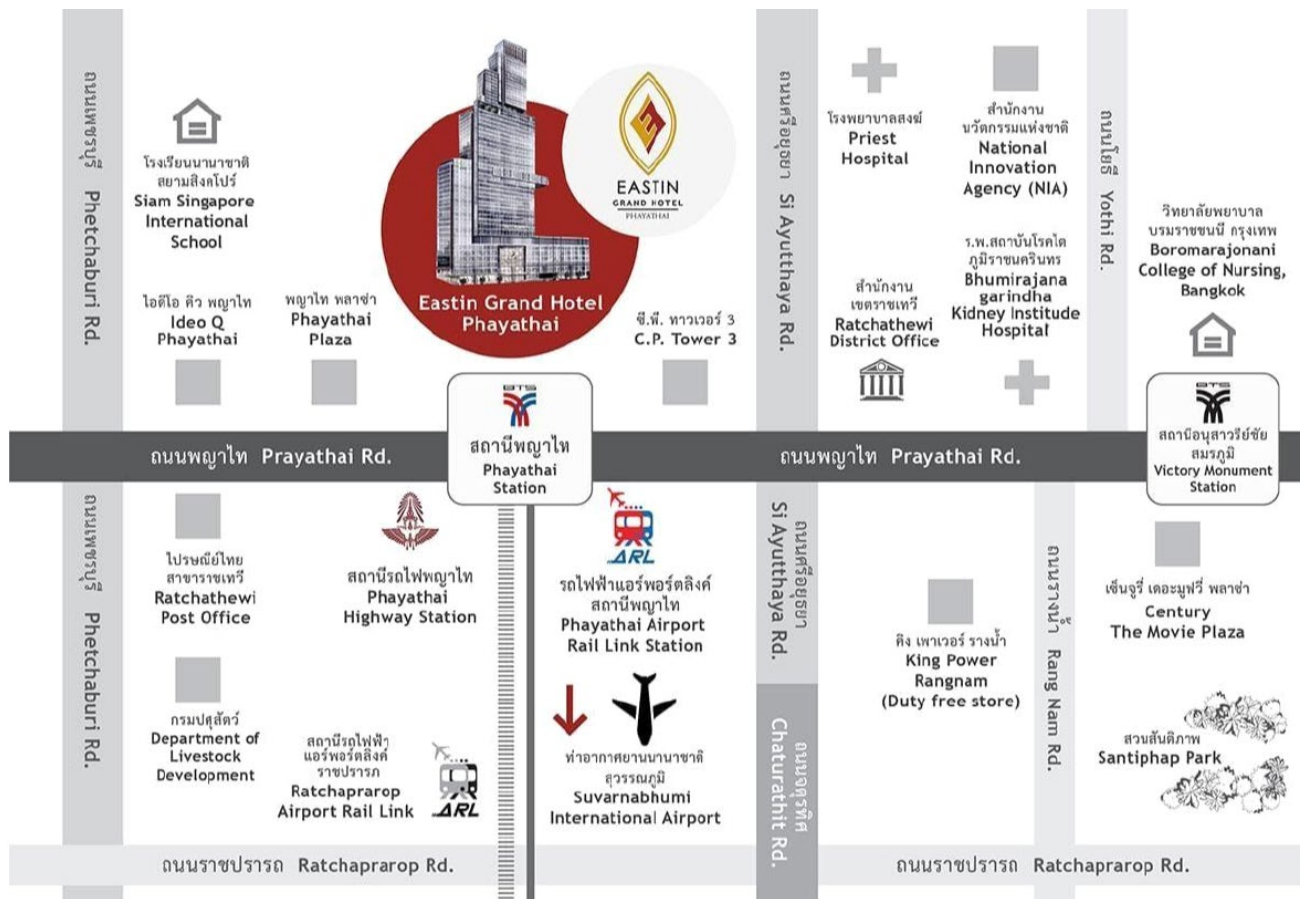

**Map of the Meeting Venue**

**Eastin Grand Hotel Phayathai**

At Phayathai Grand Ballroom, 6<sup>th</sup> Floor, Eastin Grand Hotel Phayathai, No. 18 Phayathai Road, Thung Phayathai Sub-district, Ratchathewi District, Bangkok 10400

**Travel recommendations**

**Skytrain:** BTS Skytrain at Phaya Thai Station, Exit 1

**Public buses on Phayathai Road:** Routes 29, 34, 36, 54, 59, 172, 177 and 187

**Phone number of Eastin Grand Hotel Phayathai:** 02-483-2899